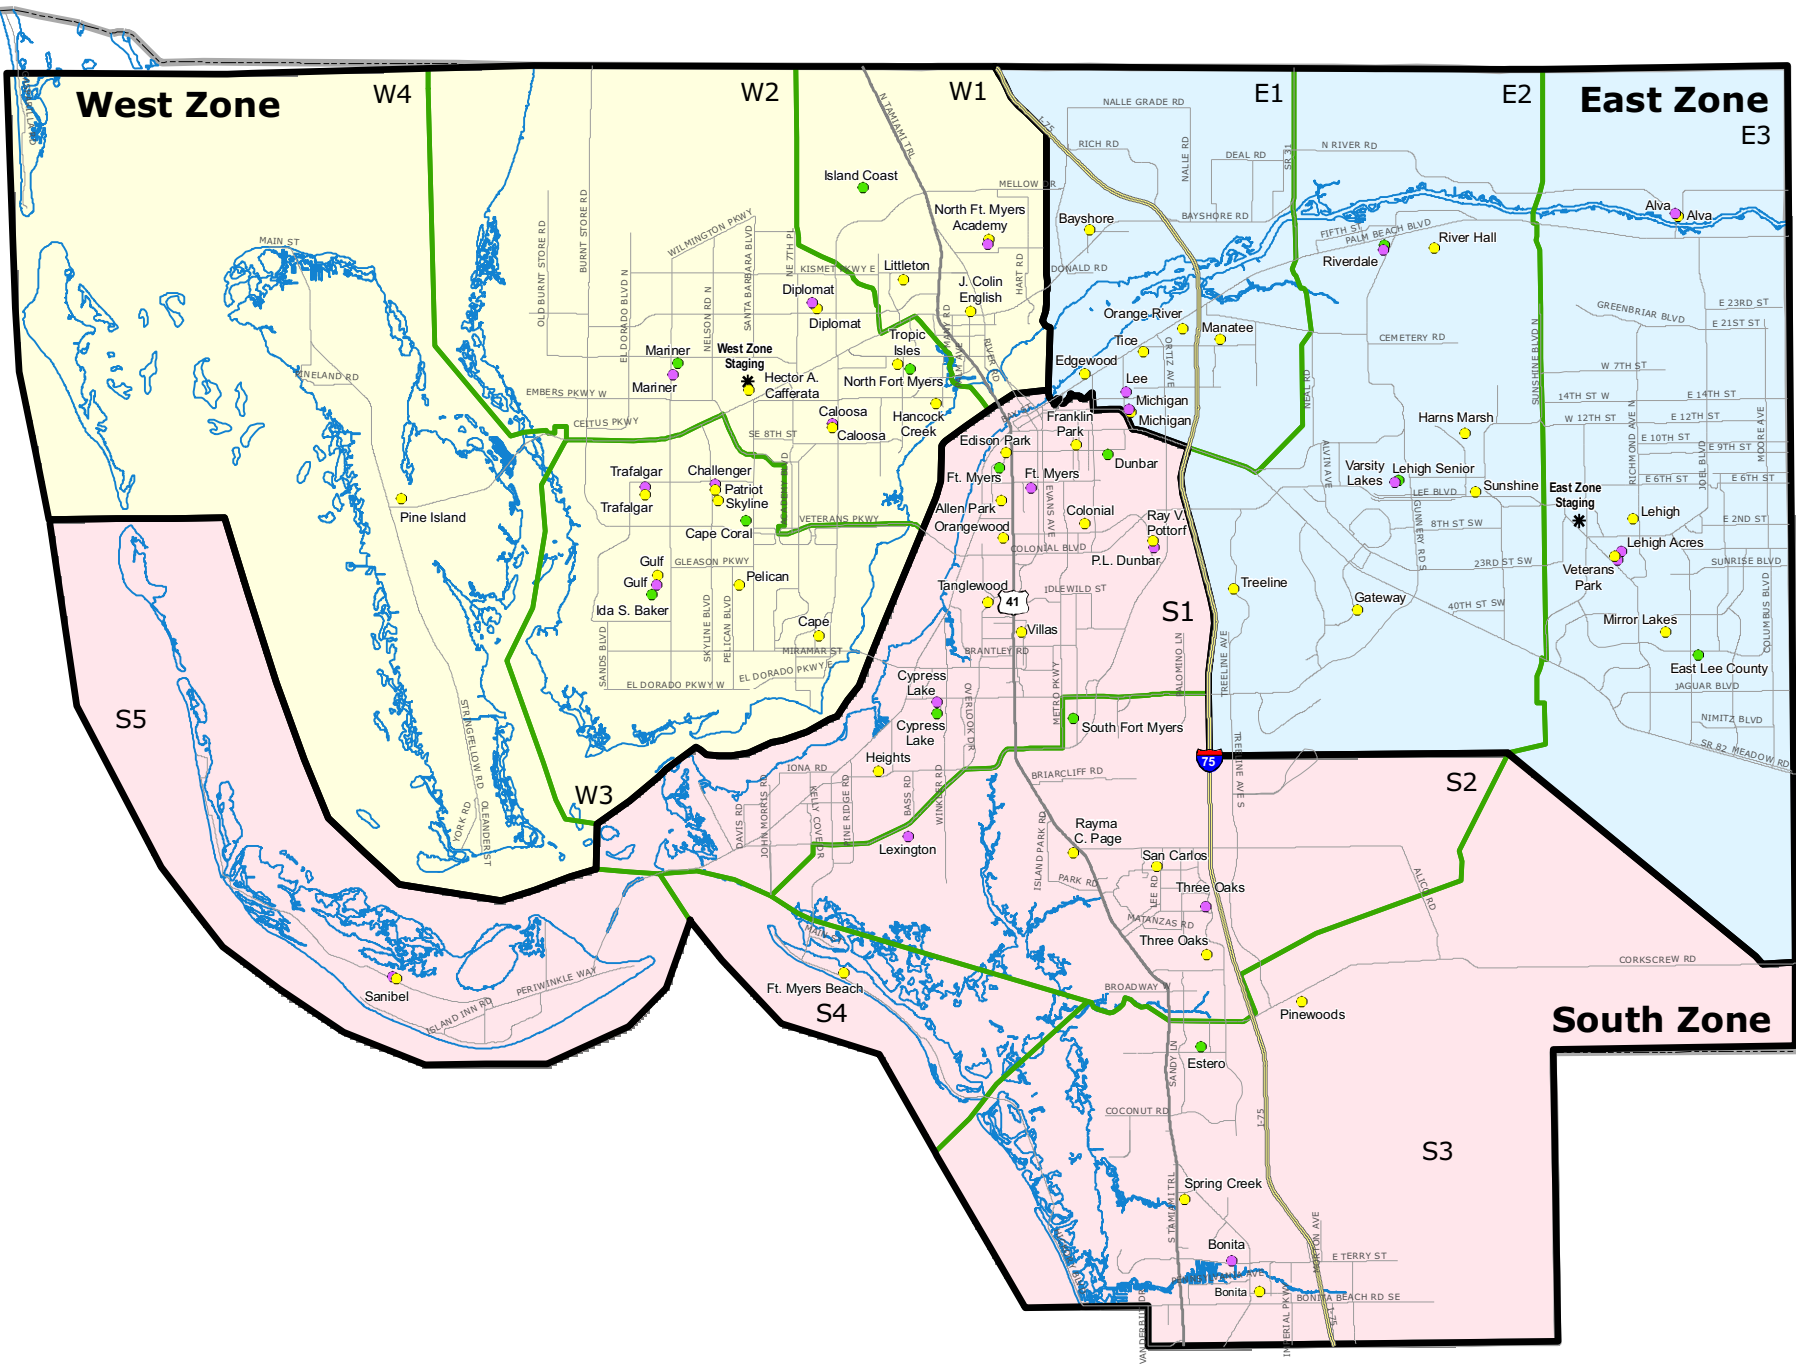

**STUDENT
ASSIGNMENT
ZONES**
2007-2008

1. **Legend**
2. **ASSIGNMENT ZONES**
3. EAST
   - SOUTH
   - WEST
4. **Sub-Zones**
6. **SCHOOLS**
7. ★ Staging
   - Elementary
   - Middle
   - High

Please read:
All information taken from this map should be verified by the Parent Information Center.